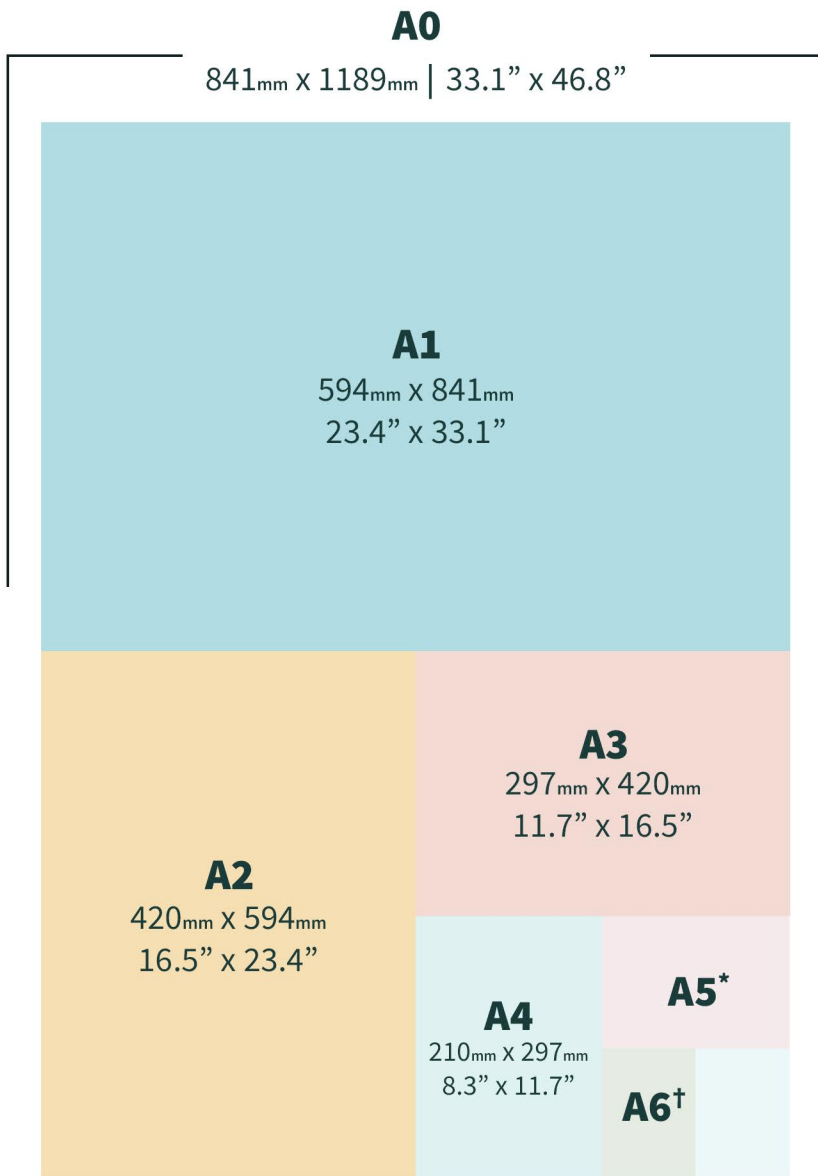

**FULL
IMPERIAL**

IMPERIAL SHEETS

Full Imperial is a traditional sheet that forms part of the British Imperial System of paper sizing. A Full Imperial sheet can also cut down into half or quarter sheets if you prefer to work on a smaller scale. Depending on the brand of paper you buy, a full imperial sheet can have up to four deckled edges and is usually watermarked in one corner.

SIZE	MM	IN
FULL IMPERIAL	559 x 762	22 x 30
HALF IMPERIAL	381 x 559	15 x 22
QUARTER IMPERIAL	279 x 381	11 x 15

ISO 'A' SIZES

ISO A Paper sizes are a standardised system of paper dimensions ranging from A0 (the largest) to A10 (the smallest). They're designed for easy scaling, with each size precisely half the area of the one before. For example A1 is half the size of A0, A2 is half the size of A1 and so on. A4 is the most common paper size globally and is the size of a standard sheet of printer paper.

MM

IN

SIZE	MM	IN
A0	841 x 1189	33.1 x 46.8
A1	594 x 841	23.4 x 33.1
A2	420 x 594	16.5 x 23.4
A3	297 x 420	11.7 x 16.5
A4	210 x 297	8.3 x 11.7
A5	148 x 210	5.8 x 8.3
A6	105 x 148	4.1 x 5.8

COMPARING 'A' & IMPERIAL SIZES

18" x 24"
457mm x 610mm

14" x 20"
356mm x 508mm

12" x 16"
305mm x 406mm

10" x 14"
254mm x 356mm

9" x 12"
229mm x 305mm

7" x 10"
178mm x 254mm

5" x 7"
127mm x
178mm

COMPARING PADS, BLOCKS & FULL IMPERIAL