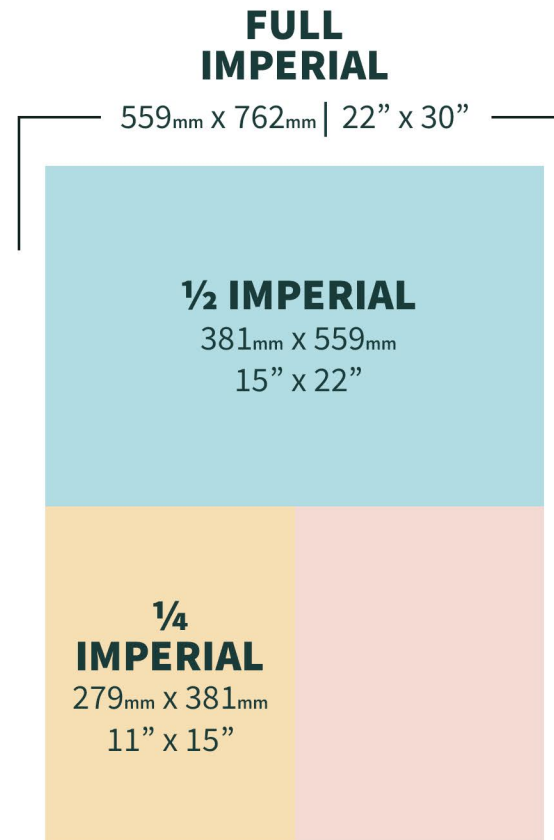

SIZE	MM	IN
FULL IMPERIAL	559 x 762	22 x 30
HALF IMPERIAL	381 x 559	15 x 22
QUARTER IMPERIAL	279 x 381	11 x 15

ISO 'A' SIZES

ISO A Paper sizes are a standardised system of paper dimensions ranging from A0 (the largest) to A10 (the smallest). They're designed for easy scaling, with each size precisely half the area of the one before. For example A1 is half the size of A0, A2 is half the size of A1 and so on. A4 is the most common paper size globally and is the size of a standard sheet of printer paper.

MM

IN

SIZE	MM	IN
A0	841 x 1189	33.1 x 46.8
A1	594 x 841	23.4 x 33.1
A2	420 x 594	16.5 x 23.4
A3	297 x 420	11.7 x 16.5
A4	210 x 297	8.3 x 11.7
A5	148 x 210	5.8 x 8.3
A6	105 x 148	4.1 x 5.8

COMPARING 'A' & IMPERIAL SIZES

WHICH SIZES ARE CLOSEST TO WHICH?

FULL IMP.	closest to	A1
1/2 IMP.	closest to	A2
1/4 IMP.	closest to	A3

*A5 - 148mm x 210mm | 5.8" x 8.3"

†A6 - 105mm x 148mm | 4.1" x 5.8"

22" x 30" (Full Imperial)
559mm x 762mm

18" x 24"
457mm x 610mm

14" x 20"
356mm x 508mm

12" x 16"
305mm x 406mm

10" x 14"
254mm x 356mm

9" x 12"
229mm x 305mm

7" x 10"
178mm x 254mm

5" x 7"
127mm x
178mm

COMPARING PADS, BLOCKS & FULL IMPERIAL