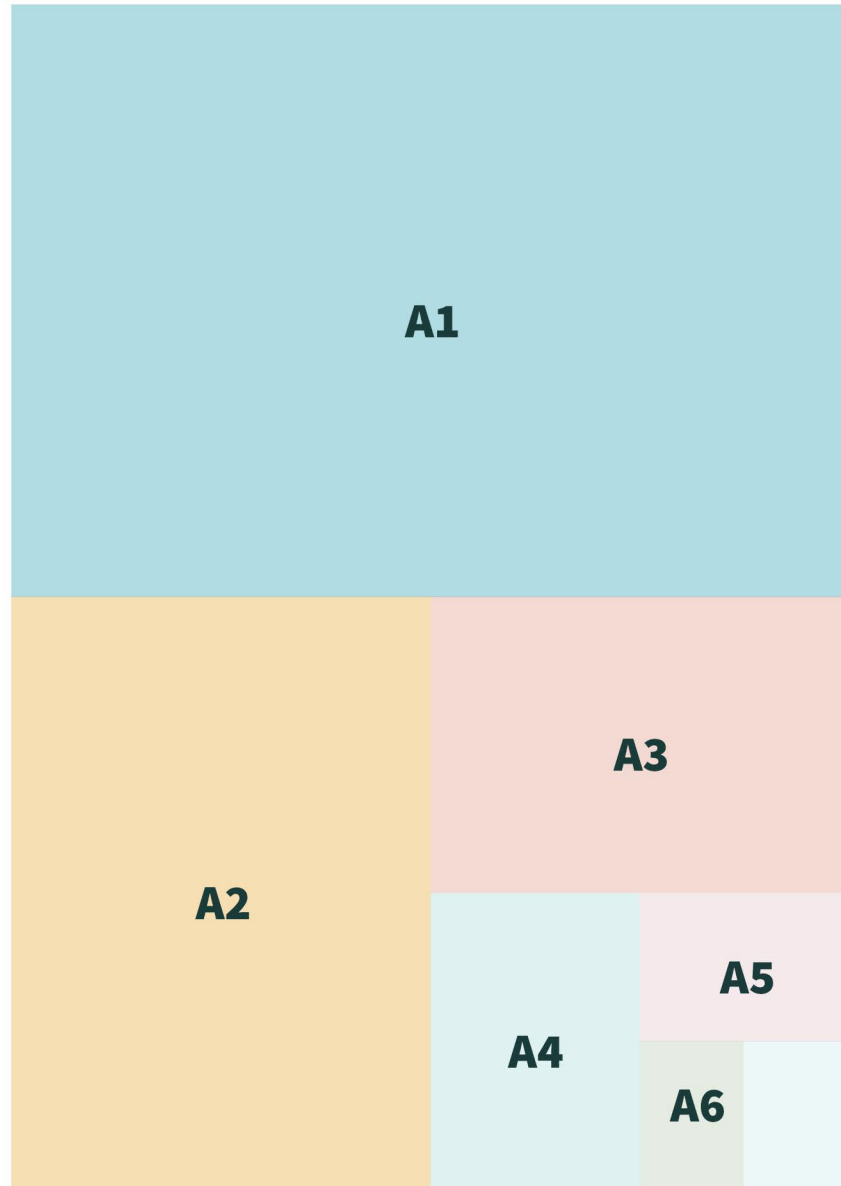

ISO 'A' SIZES

ISO A Paper sizes are a standardised system of paper dimensions ranging from A0 (the largest) to A10 (the smallest). They're designed for easy scaling, with each size precisely half the area of the one before. For example A1 is half the size of A0, A2 is half the size of A1 and so on. A4 is the most common paper size globally and is the size of a standard sheet of printer paper.

A0

A1

A3

A2

A5

A4

A6

SIZE

MM

IN

SIZE	MM	IN
A0	841 x 1189	33.1 x 46.8
A1	594 x 841	23.4 x 33.1
A2	420 x 594	16.5 x 23.4
A3	297 x 420	11.7 x 16.5
A4	210 x 297	8.3 x 11.7
A5	148 x 210	5.8 x 8.3
A6	105 x 148	4.1 x 5.8